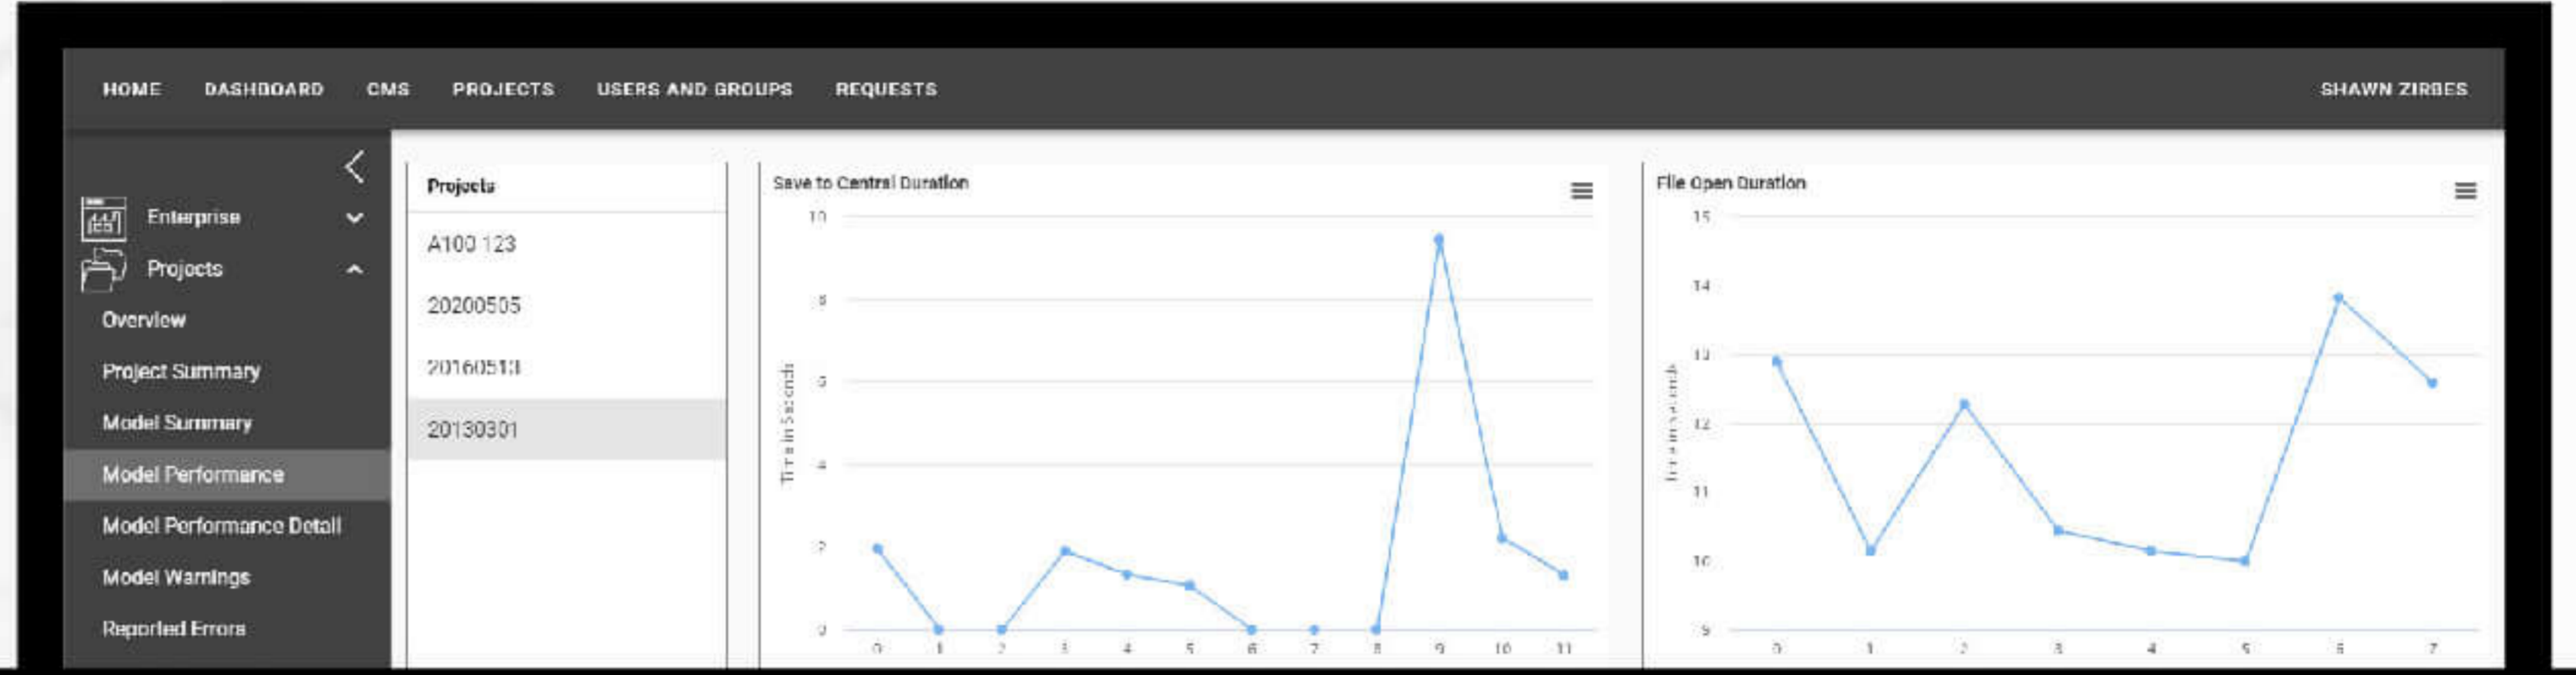

HIVE

Content Management System

CTC excels in taking care of the people who use the software. That's what really matters.
- K.T., Autodesk Marketplace Five Star Review