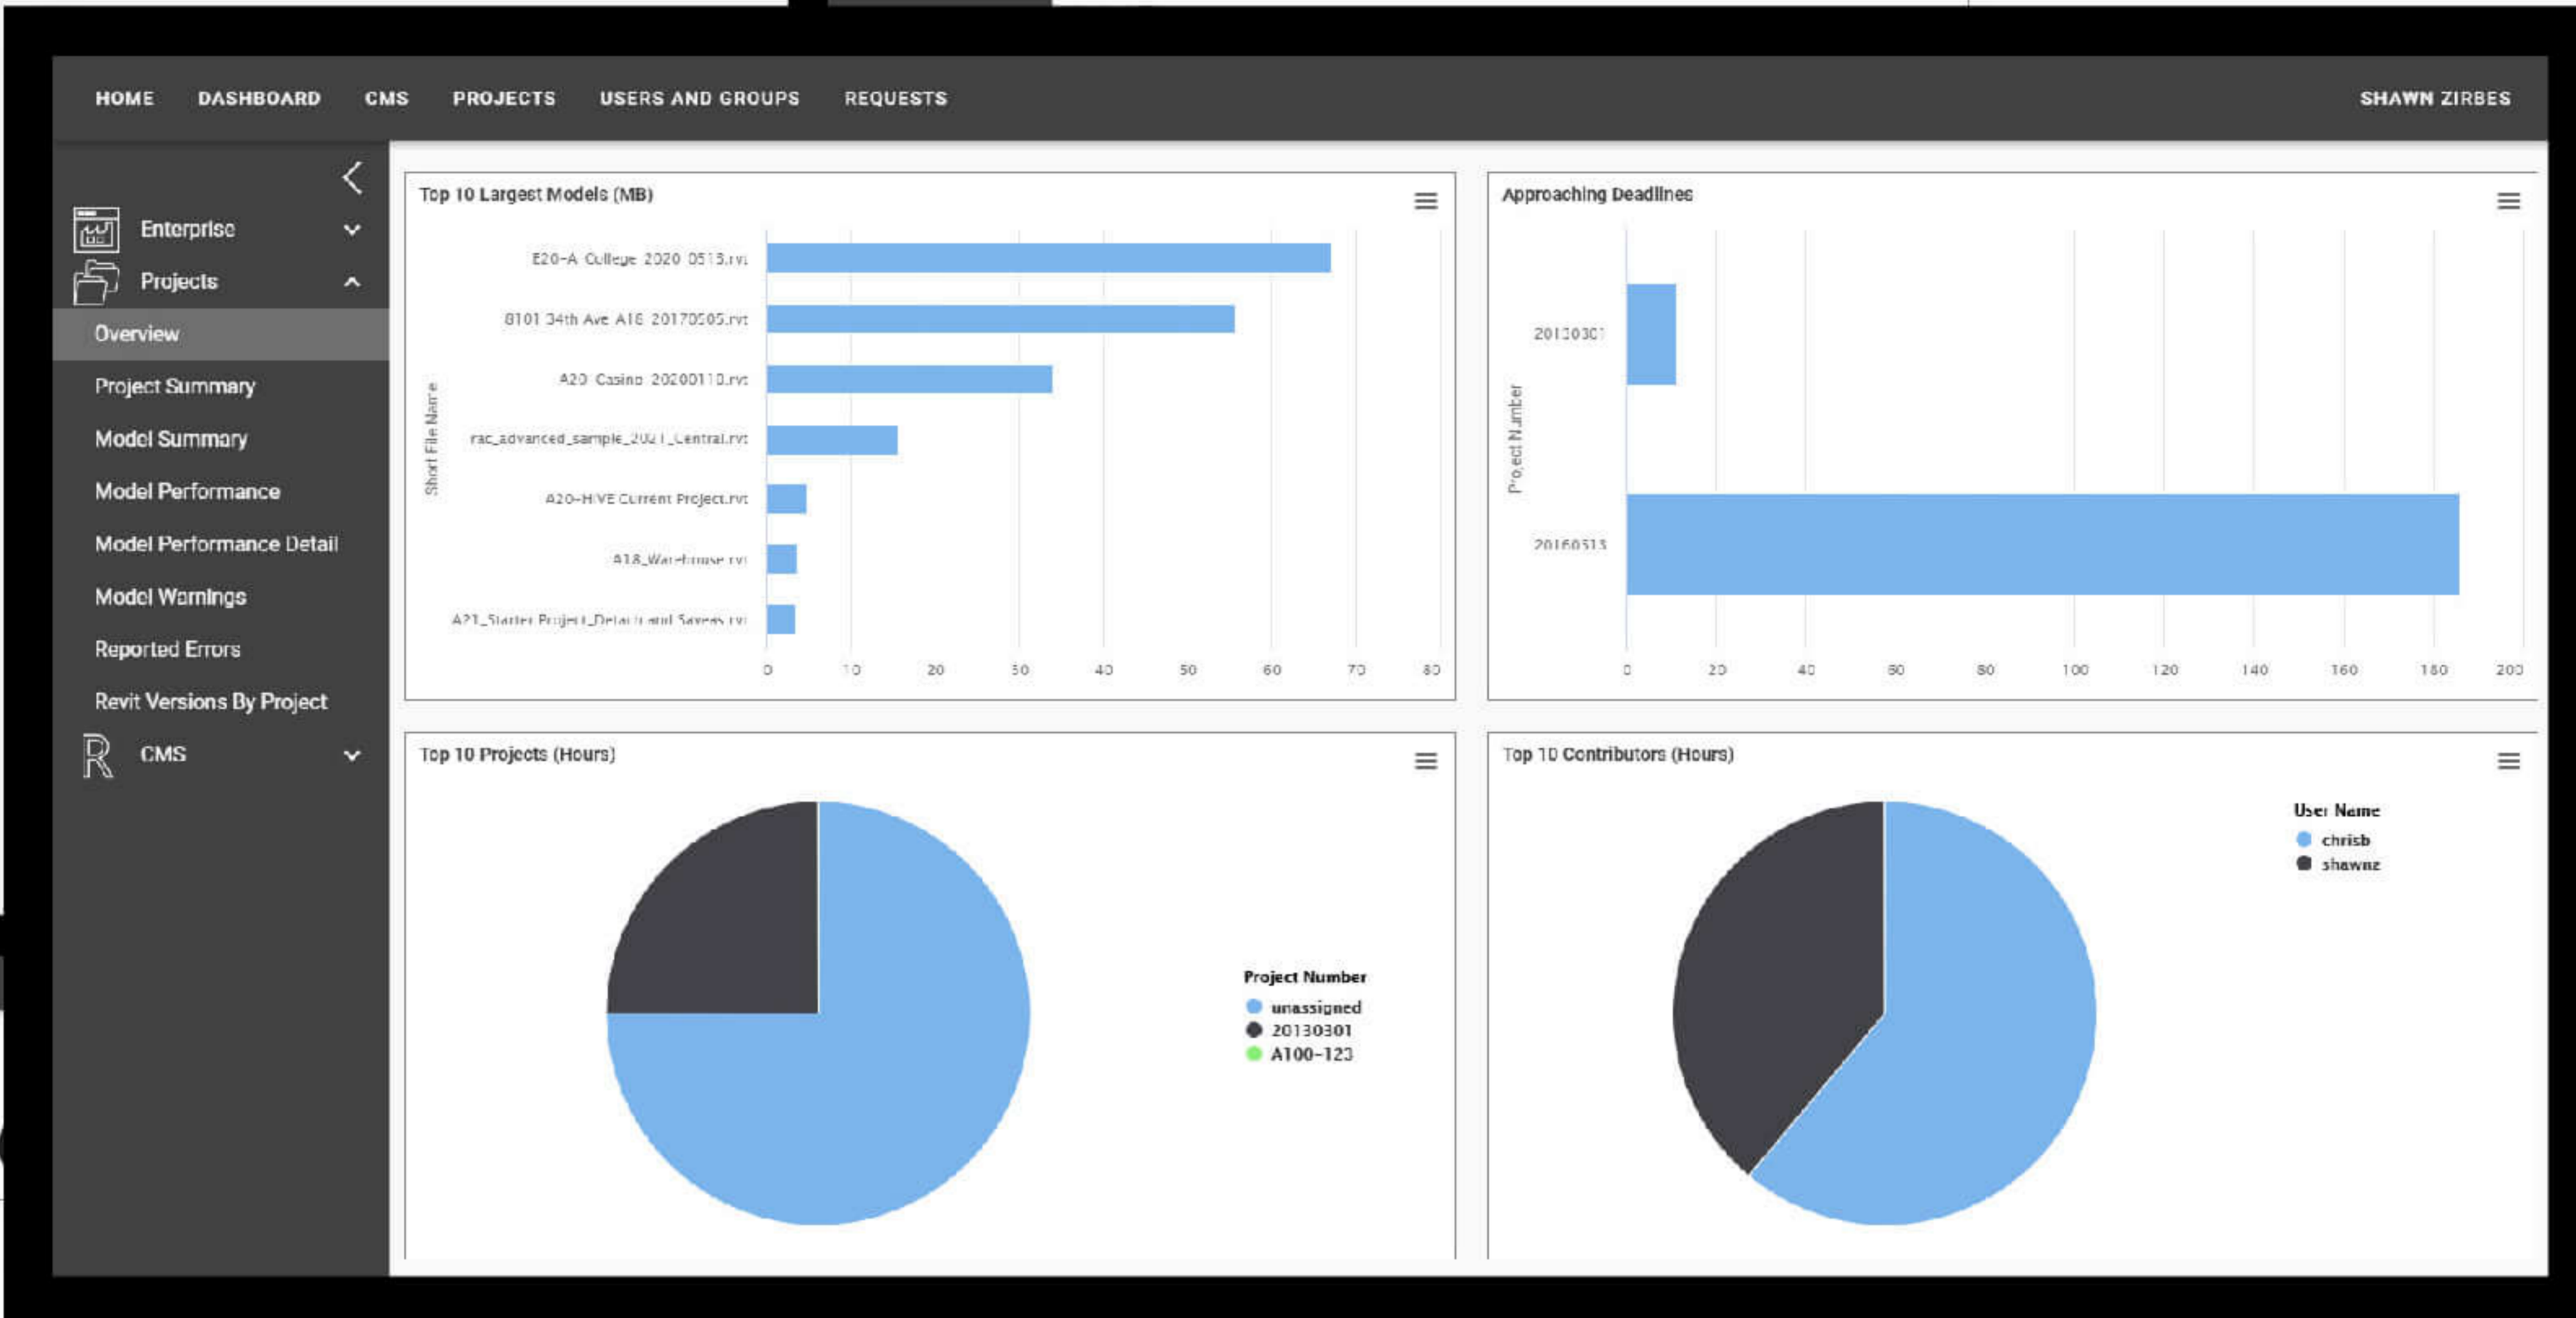

HIVE

Content Management System

"This has been a real life saver on a few projects recently."
- Steven A. Seibert, Advanced Engineering & Environmental Services, Inc.

CTC SOFTWARE™
DESIGN SOLUTIONS

Dashboards

HIVE is a leading content management system developed specifically for the AEC industry. Firms can organize, manage, set permissions and ensure the latest content is kept up to date and available for all project participants, even when working remotely. Users can quickly find Revit, AutoCAD, PDF, images and other file types using libraries, tags, favorites and file metadata.

Screenshot of the HIVE CMS interface showing a search results grid for door models. The top bar includes 'HIVE CMS', 'Revit Content (OOTB)', and a search filter 'Single'. A notification states '3 filters are applied to this search'. The grid displays various door models with 3D renderings and file names: Door-Single-Panel.rfa, Door-Passage-Single-Flush.rfa, Door-Passage-Single-One_Lite.rfa, Door-Passage-Single-Two_Lite.rfa, Door-Passage-Single-Vision_Two_Lite.rfa, Door-Passage-Single-Full_Lite.rfa, Door-Single-Flush_Panel_Double-Acting.rfa, Door-Passage-Single-Vision_Lite.rfa, Door-Passage-Single-Two_Lite_Narrow.rfa, and Door-Exterior-Single-Two_Lite.rfa.