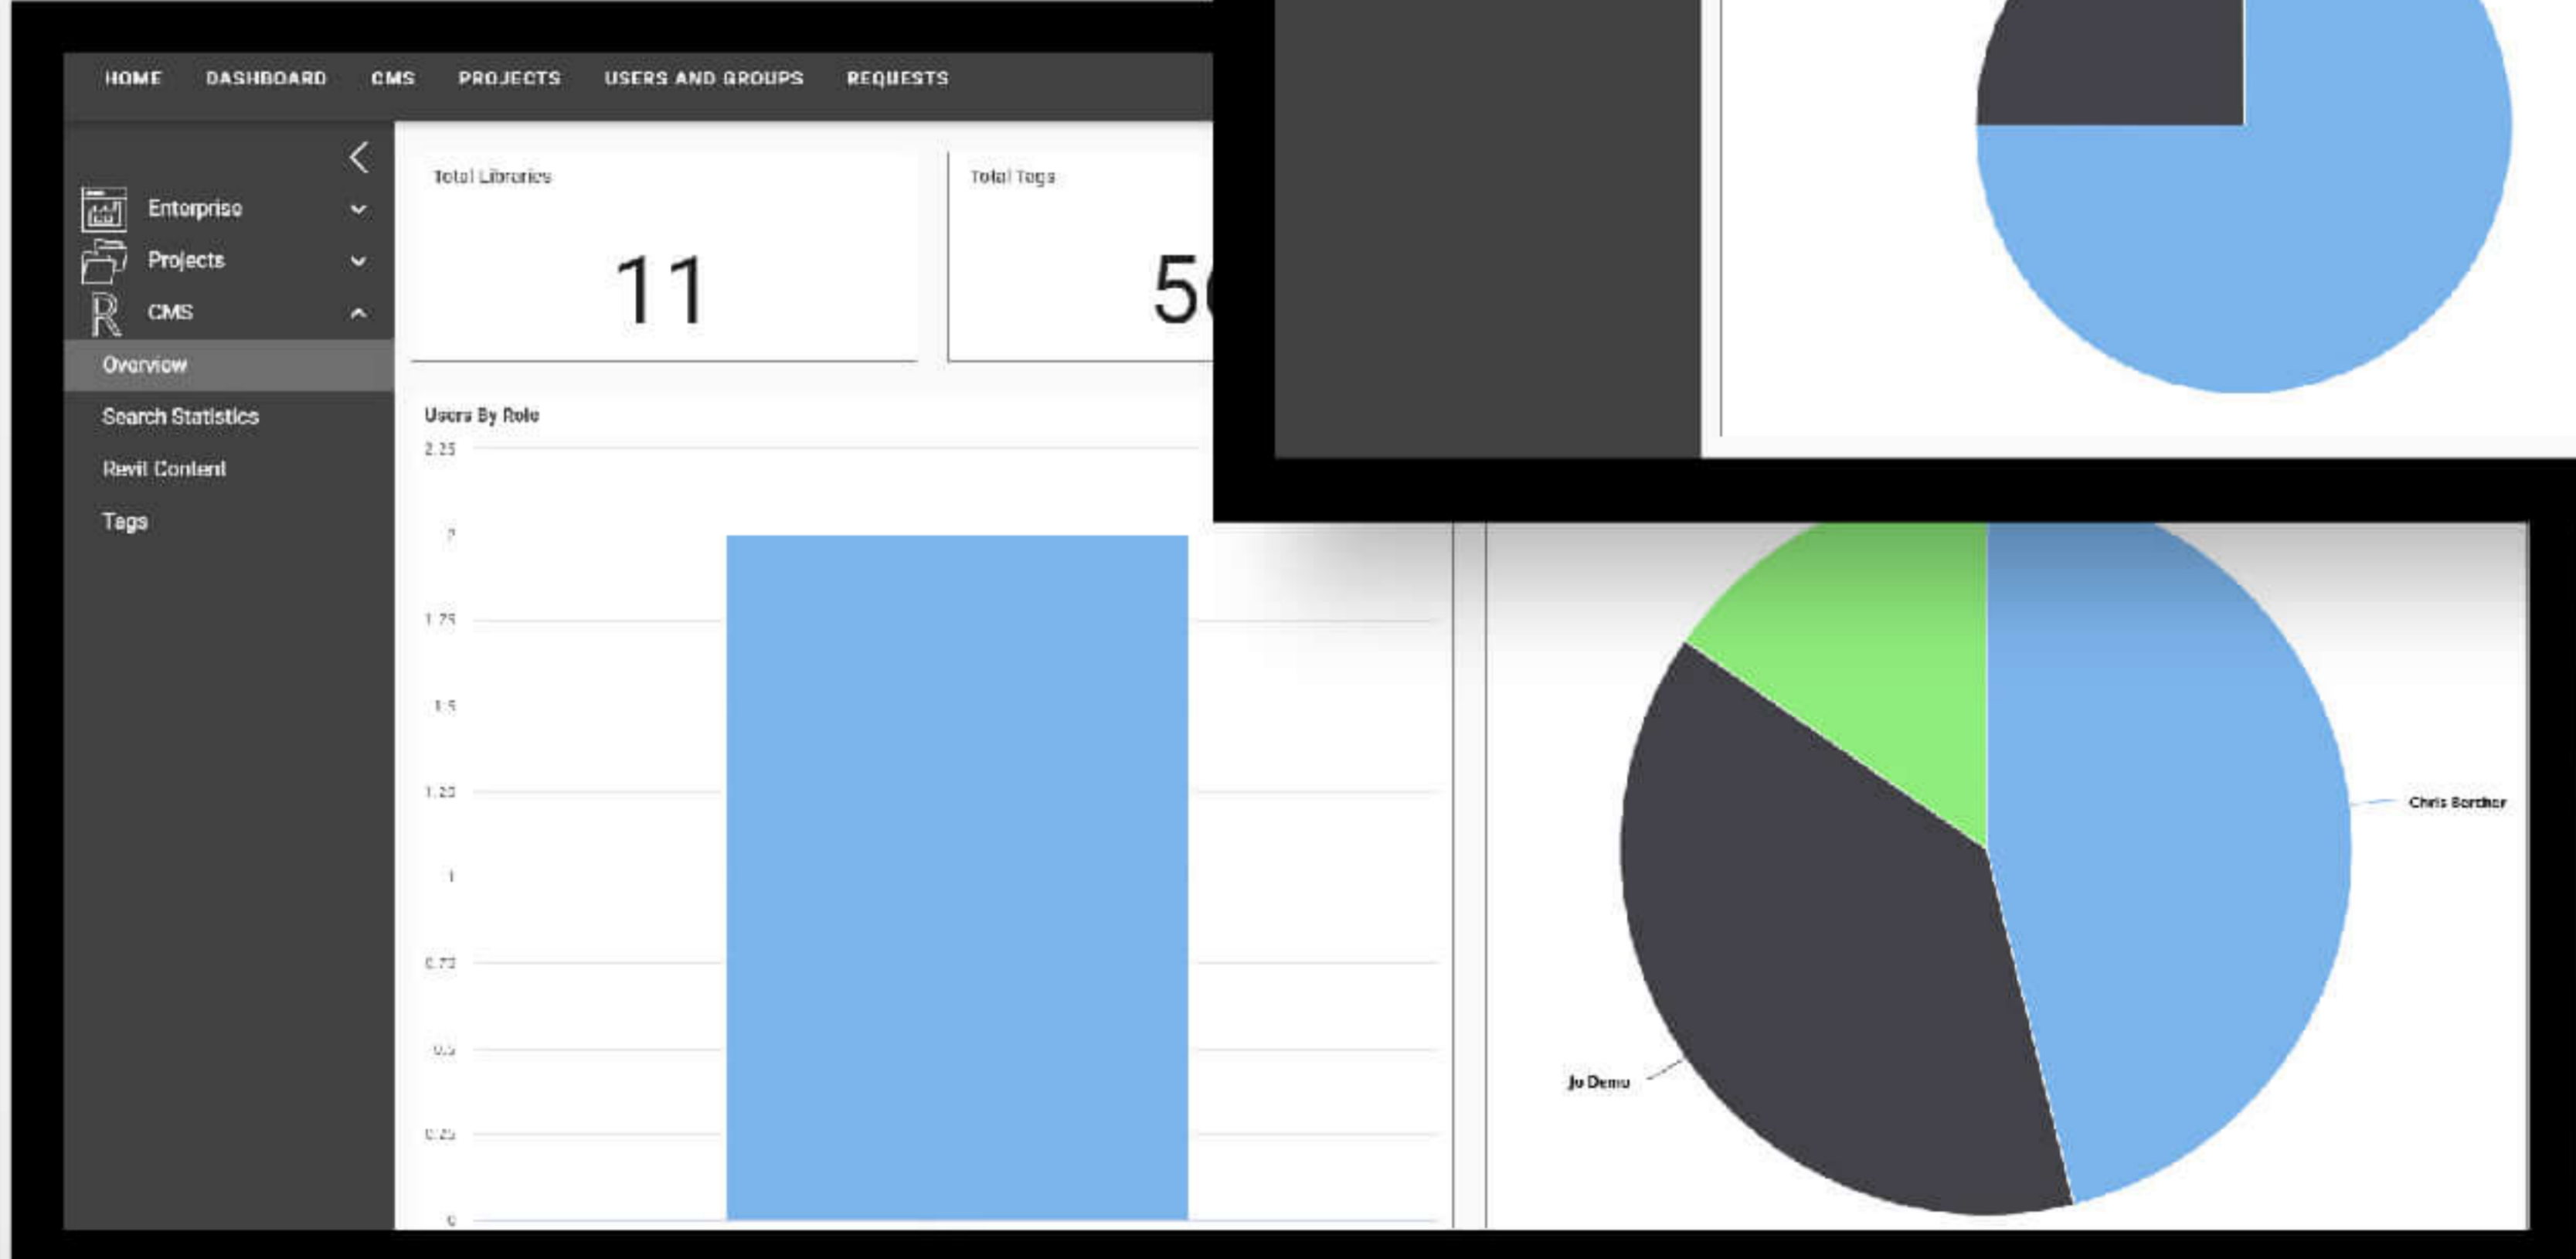

HIVE is a leading content management system developed specifically for the AEC industry. Firms can organize, manage, set permissions and ensure the latest content is kept up to date and available for all project participants, even when working remotely. Users can quickly find Revit, AutoCAD, PDF, images and other file types using libraries, tags, favorites and file metadata.