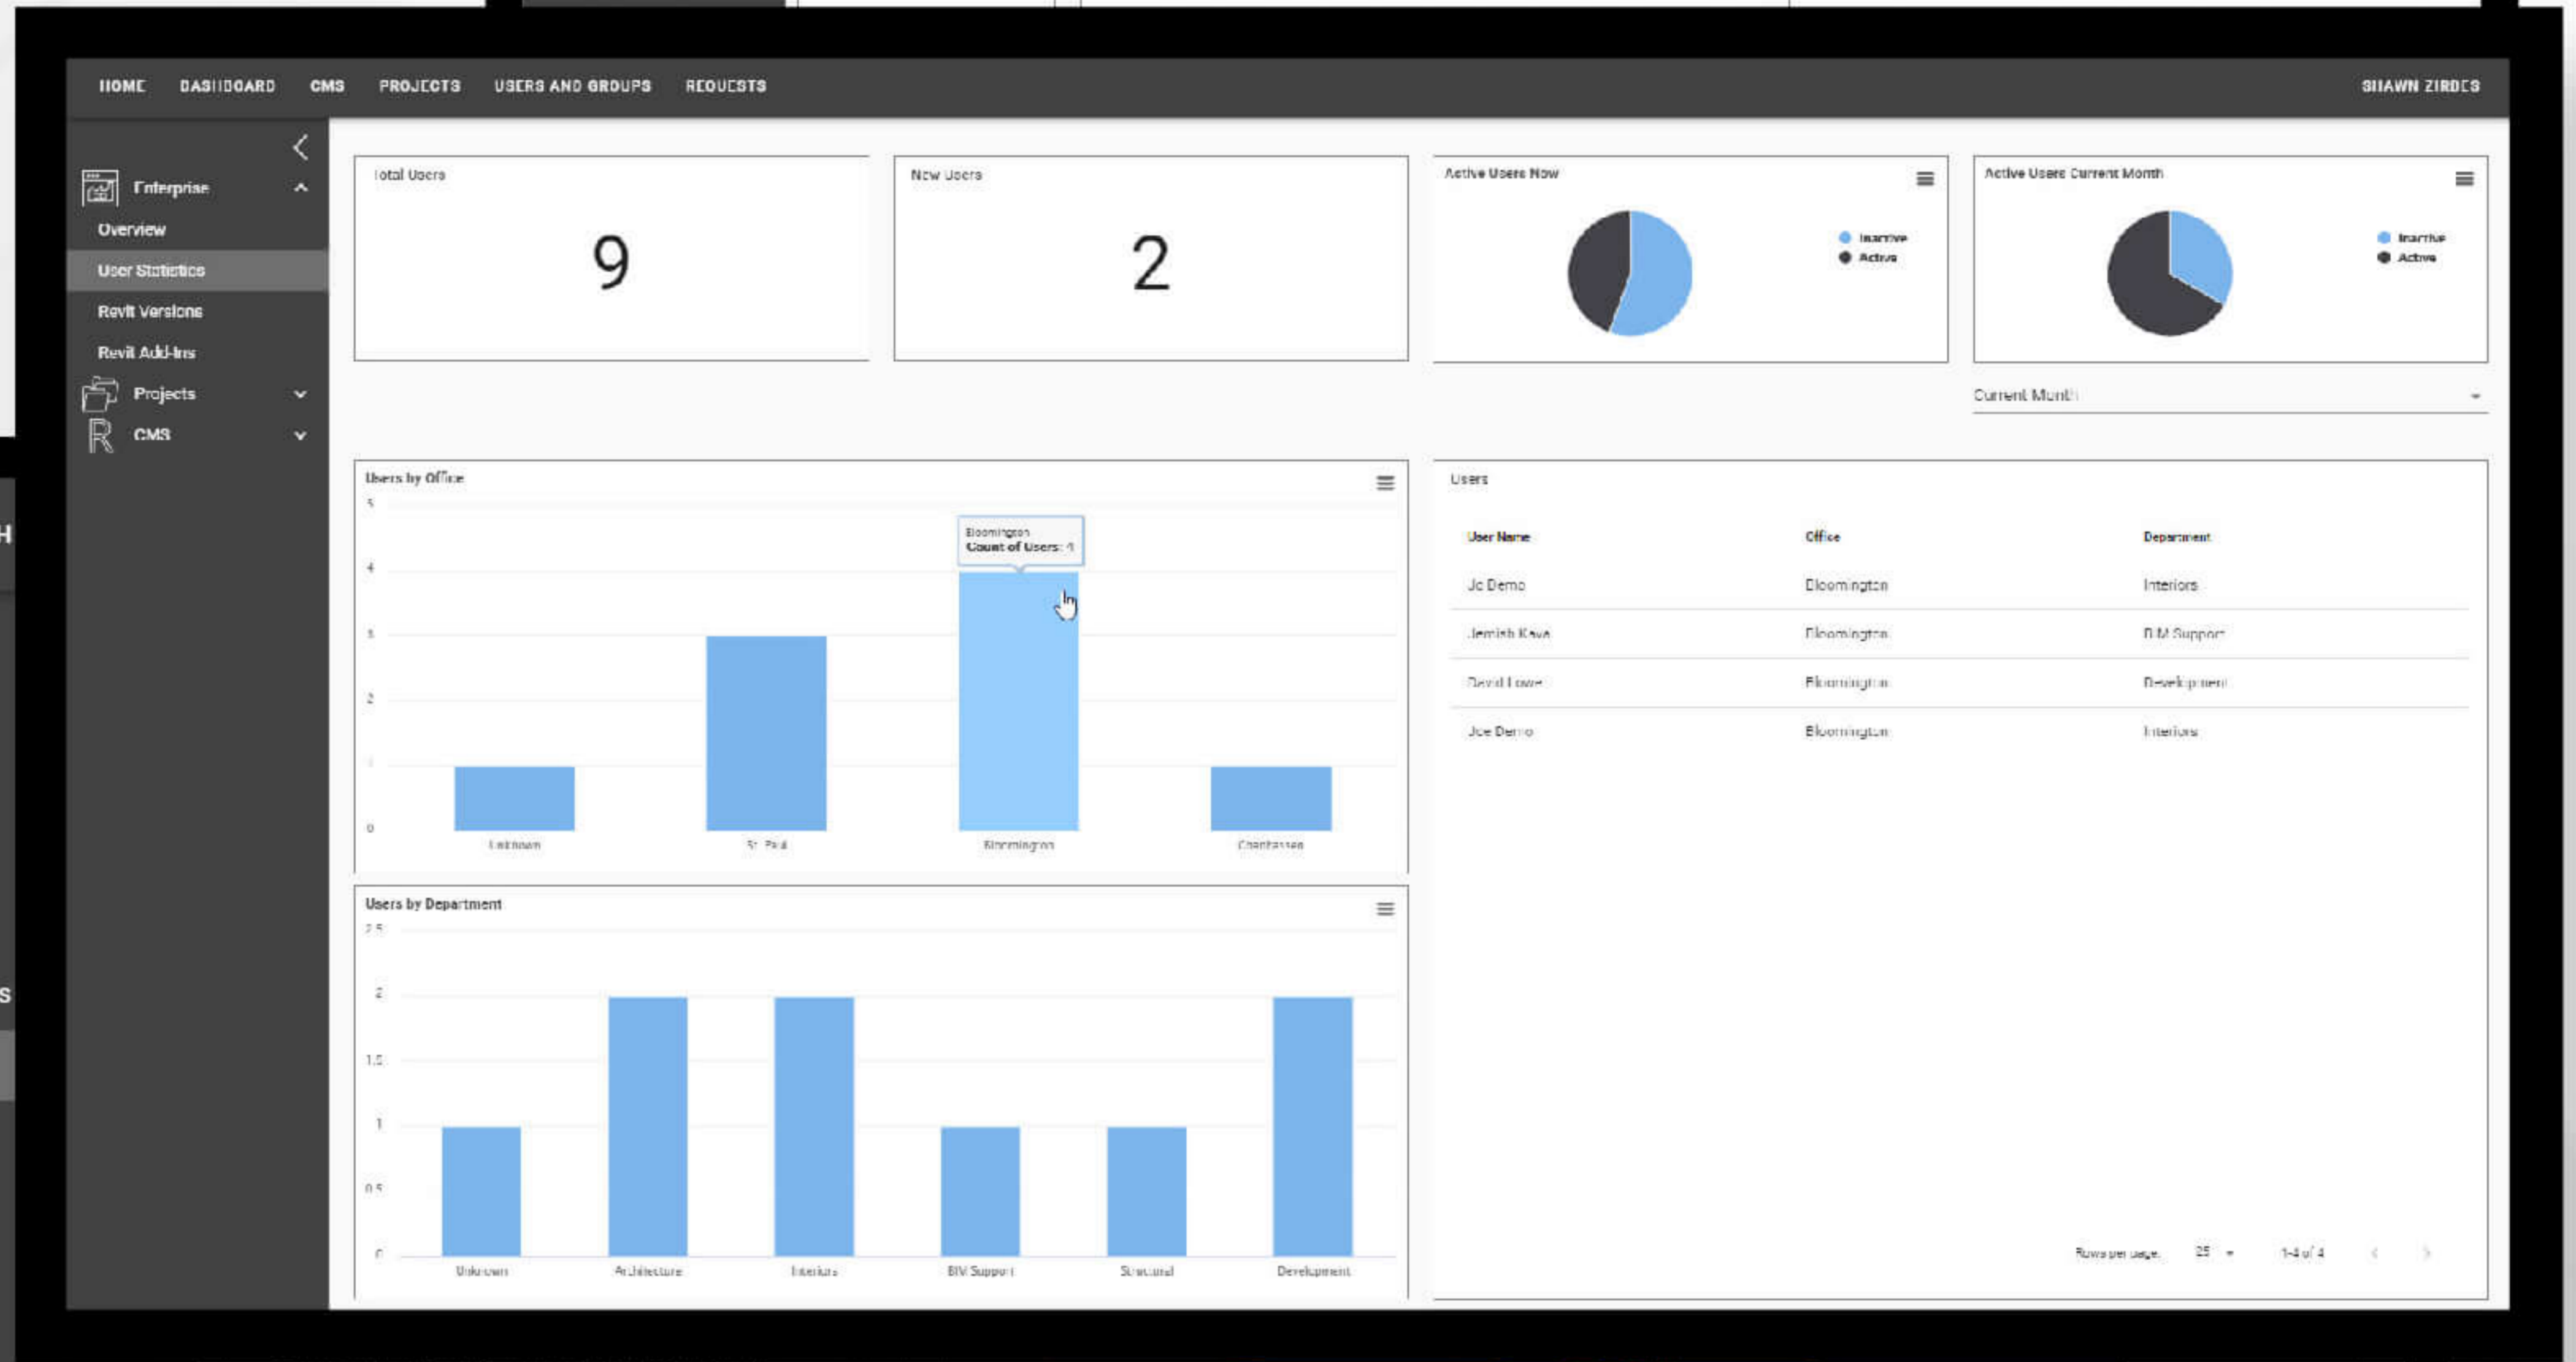

HIVE is a leading content management system developed specifically for the AEC industry. Firms can organize, manage, set permissions and ensure the latest content is kept up to date and available for all project participants, even when working remotely. Users can quickly find Revit, AutoCAD, PDF, images and other file types using libraries, tags, favorites and file metadata.

BIM managers can get performance metrics based on:

- Account Management
- Content Browsing
- Content Analytics
- Active Model Analytics

HIVE

Content Management System

CTC excels in taking care of the people who use the software. That's what really matters.
- K.T., Autodesk Marketplace Five Star Review

Screenshot of the HIVE CMS interface showing a search results grid for door models. The top bar includes 'HIVE CMS', 'Revit Content (OOTB)', and a search filter 'Single'. A notification states '3 filters are applied to this search'. The grid displays various door models with 3D renderings and file names: Door-Single-Panel.rfa, Door-Passage-Single-Flush.rfa, Door-Passage-Single-One_Lite.rfa, Door-Passage-Single-Two_Lite.rfa, Door-Passage-Single-Vision_Two_Lite.rfa, Door-Passage-Single-Full_Lite.rfa, Door-Single-Flush_Panel_Double-Acting.rfa, Door-Passage-Single-Vision_Lite.rfa, Door-Passage-Single-Two_Lite_Narrow.rfa, and Door-Exterior-Single-Two_Lite.rfa.