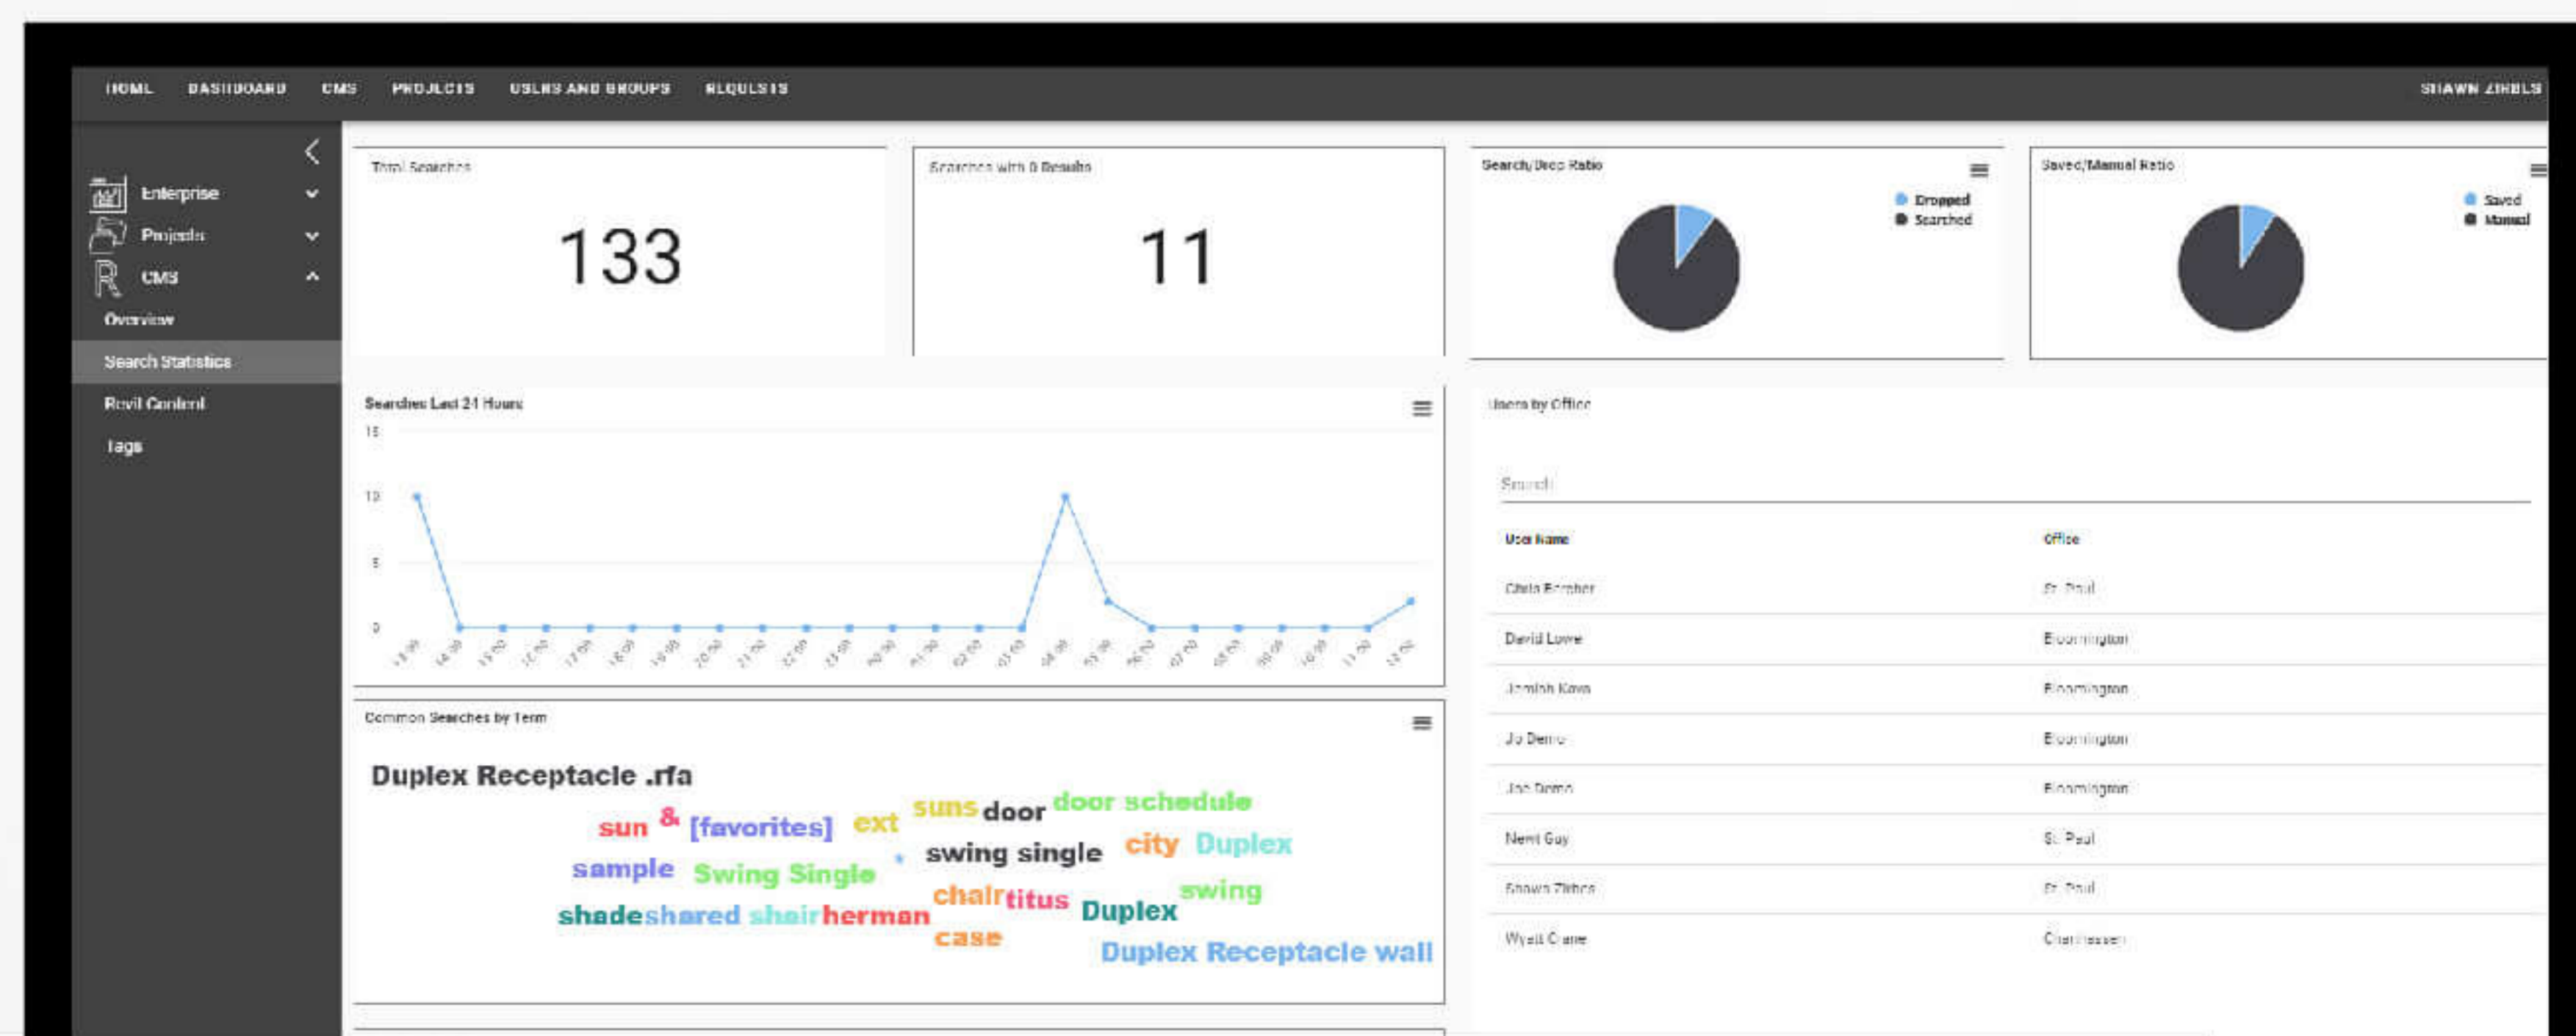

HIVE is a leading content management system developed specifically for the AEC industry. Firms can organize, manage, set permissions and ensure the latest content is kept up to date and available for all project participants, even when working remotely. Users can quickly find Revit, AutoCAD, PDF, images and other file types using libraries, tags, favorites and file metadata.